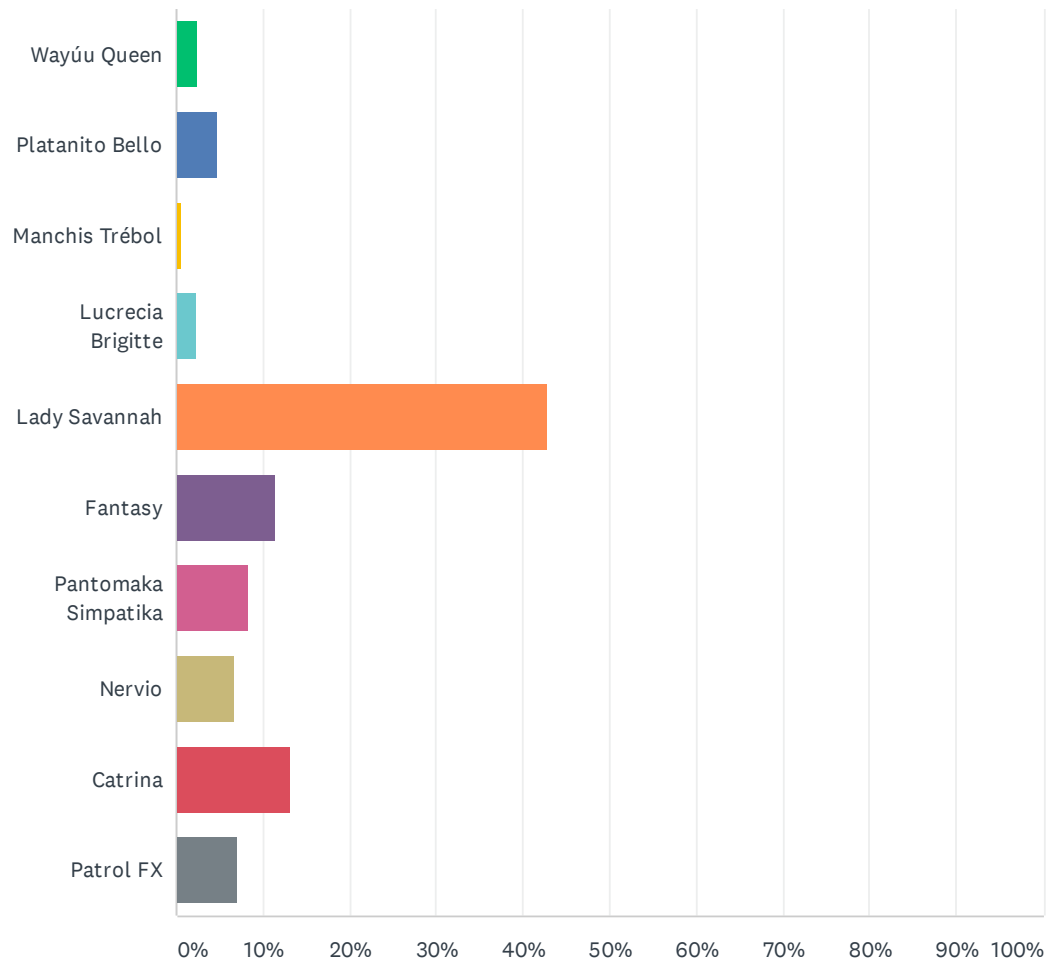

Q1 ¿Cual es tu Artista Favorit@ del Tarragona Drag 2020?

Answered: 312 Skipped: 0

ANSWER CHOICES	RESPONSES	
Wayúu Queen	2.56%	8
Platanito Bello	4.81%	15
Manchis Trébol	0.64%	2
Lucrecia Brigitte	2.24%	7
Lady Savannah	42.95%	134
Fantasy	11.54%	36
Pantomaka Simpatika	8.33%	26
Nervio	6.73%	21
Catrina	13.14%	41
Patrol FX	7.05%	22
TOTAL		312